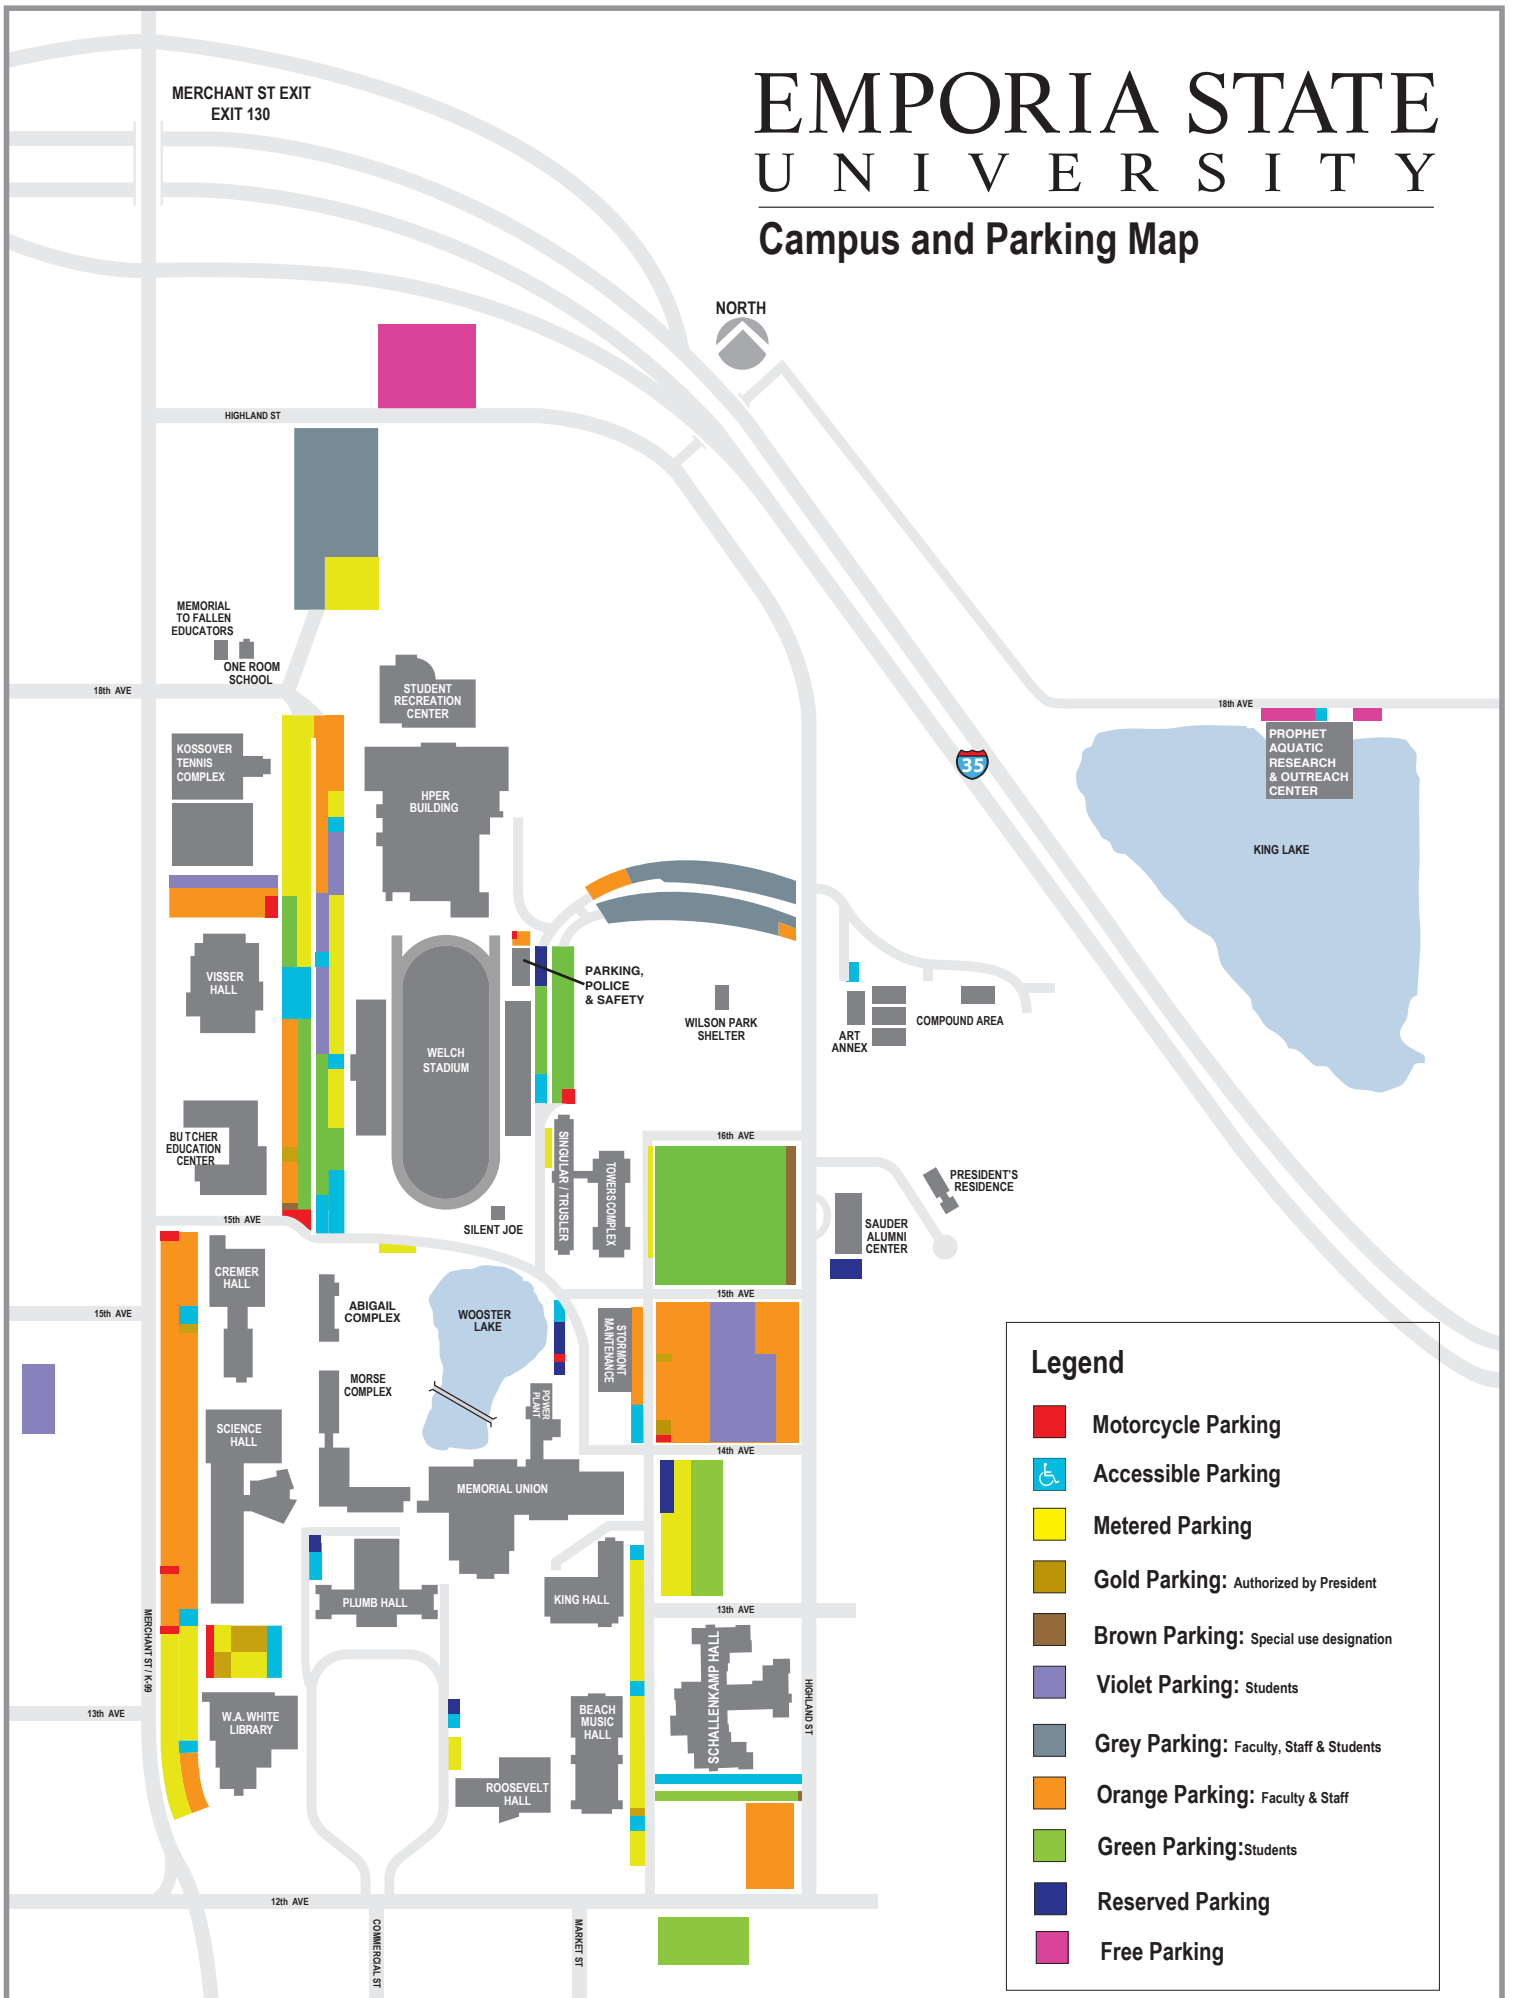

## Campus and Parking Map

### Legend

- Motorcycle Parking
- Accessible Parking
- Metered Parking
- Gold Parking: Authorized by President
- Brown Parking: Special use designation
- Violet Parking: Students
- Grey Parking: Faculty, Staff & Students
- Orange Parking: Faculty & Staff
- Green Parking: Students
- Reserved Parking
- Free Parking